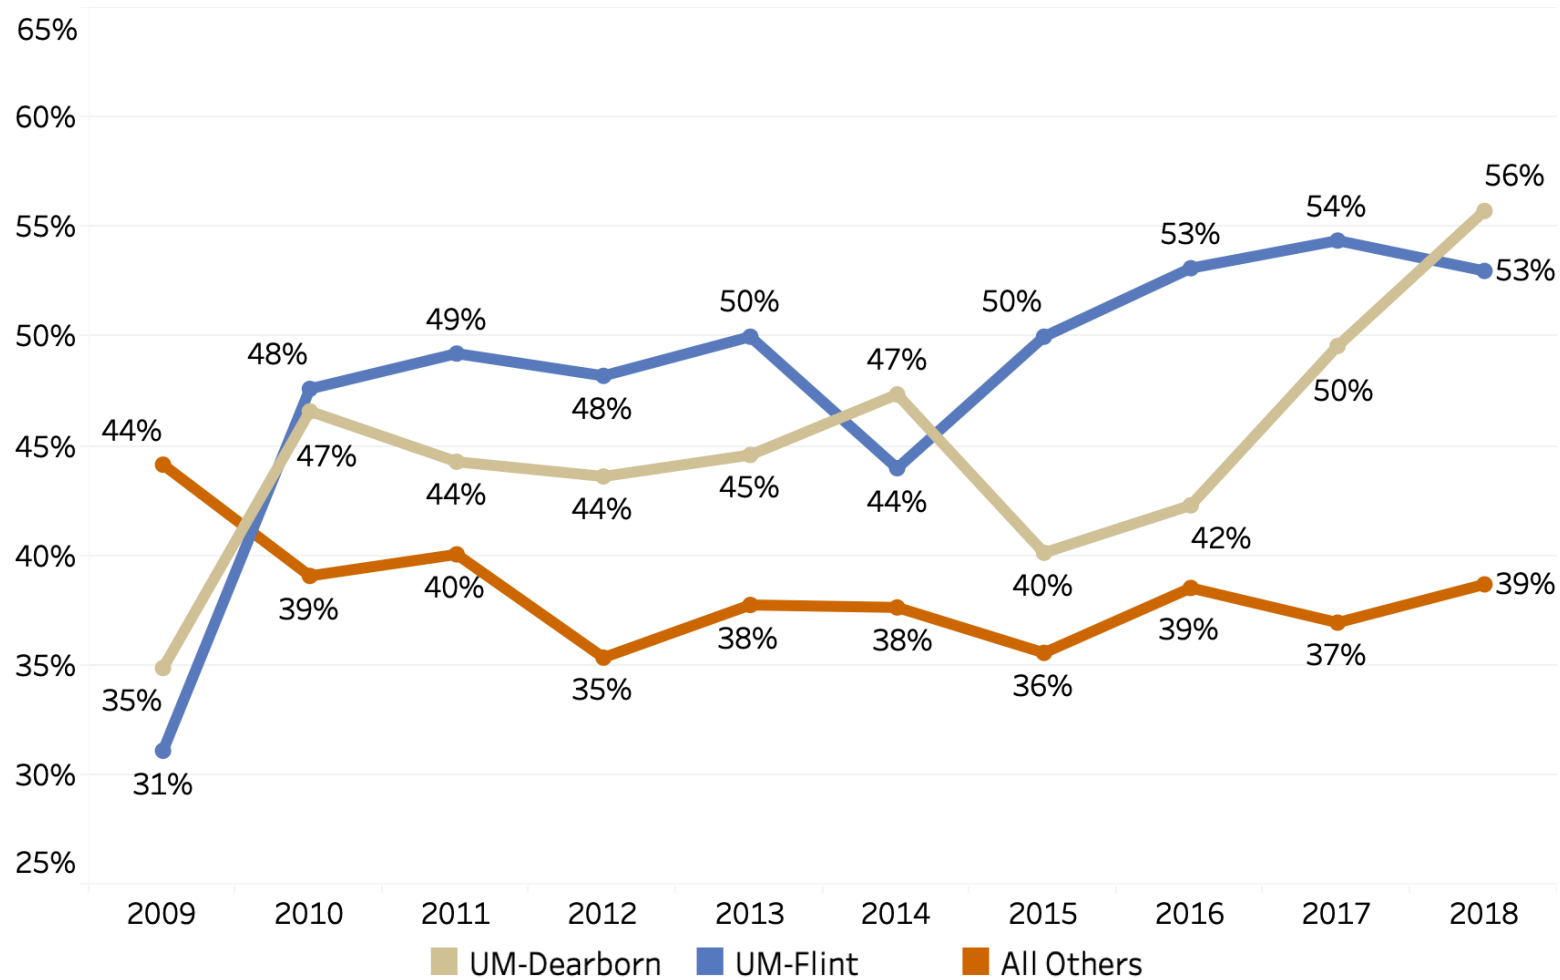

UM-Dearborn to UM-Ann Arbor: 10-Year Transfer Admissions

All terms combined

UM-Flint to UM-Ann Arbor: 10-Year Transfer Admissions

All terms combined

10-Year Transfer Admission Rates

All terms combined