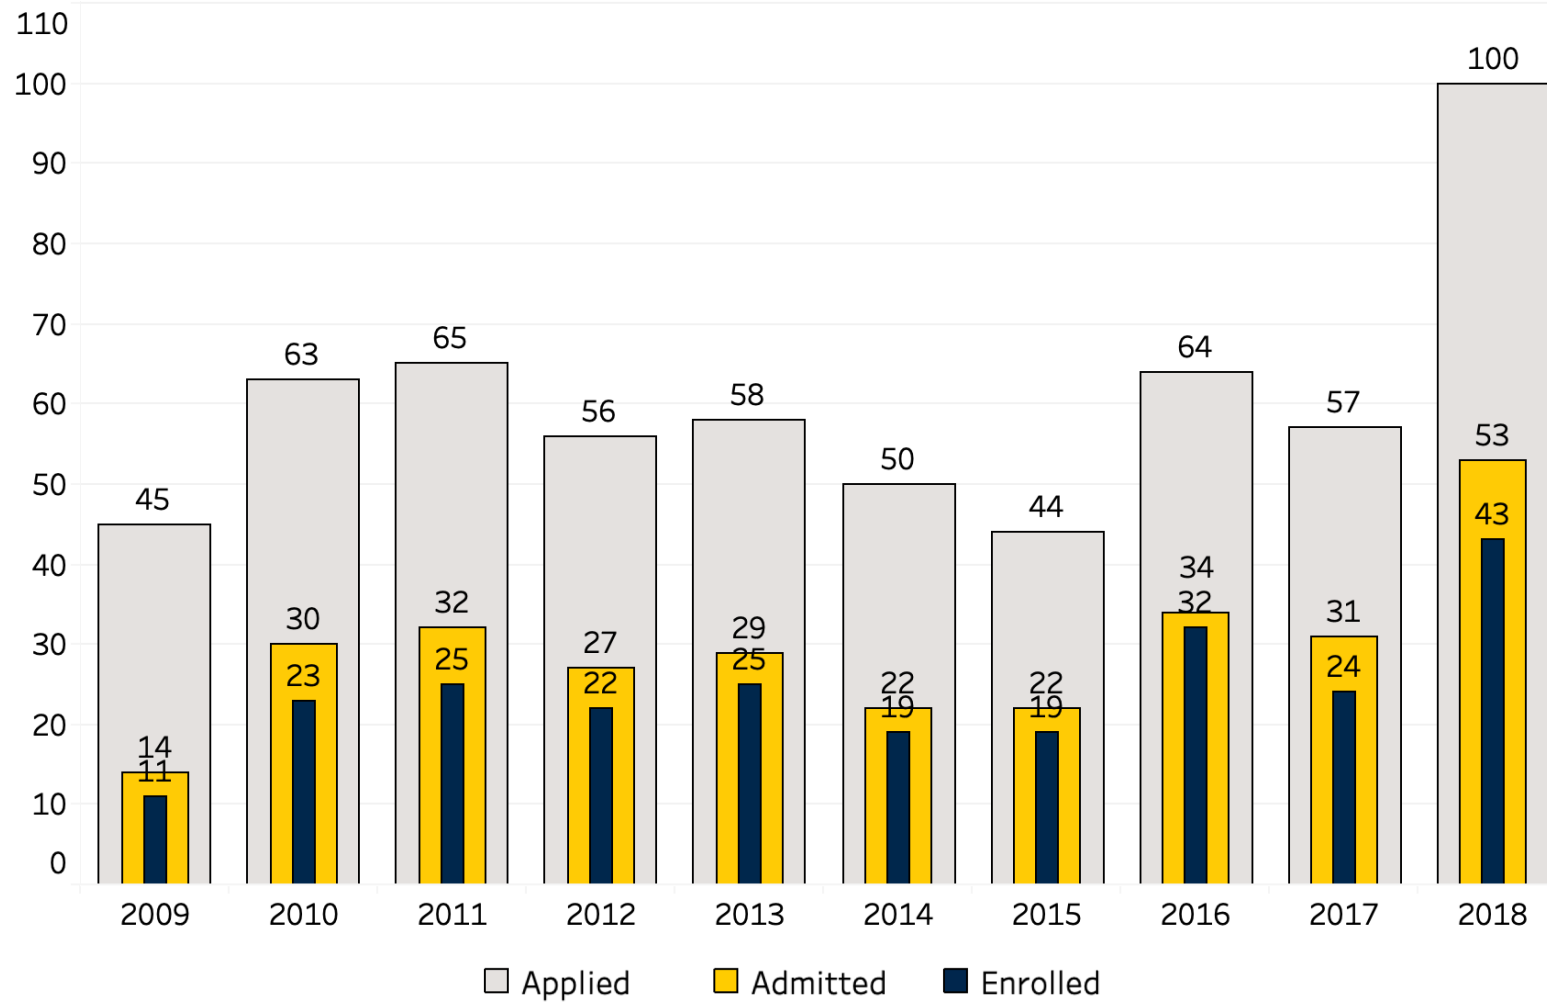

UM-Dearborn to UM-Ann Arbor: 10-Year Transfer Admissions

All terms combined

UM-Flint to UM-Ann Arbor: 10-Year Transfer Admissions

All terms combined

10-Year Transfer Admission Rates

All terms combined