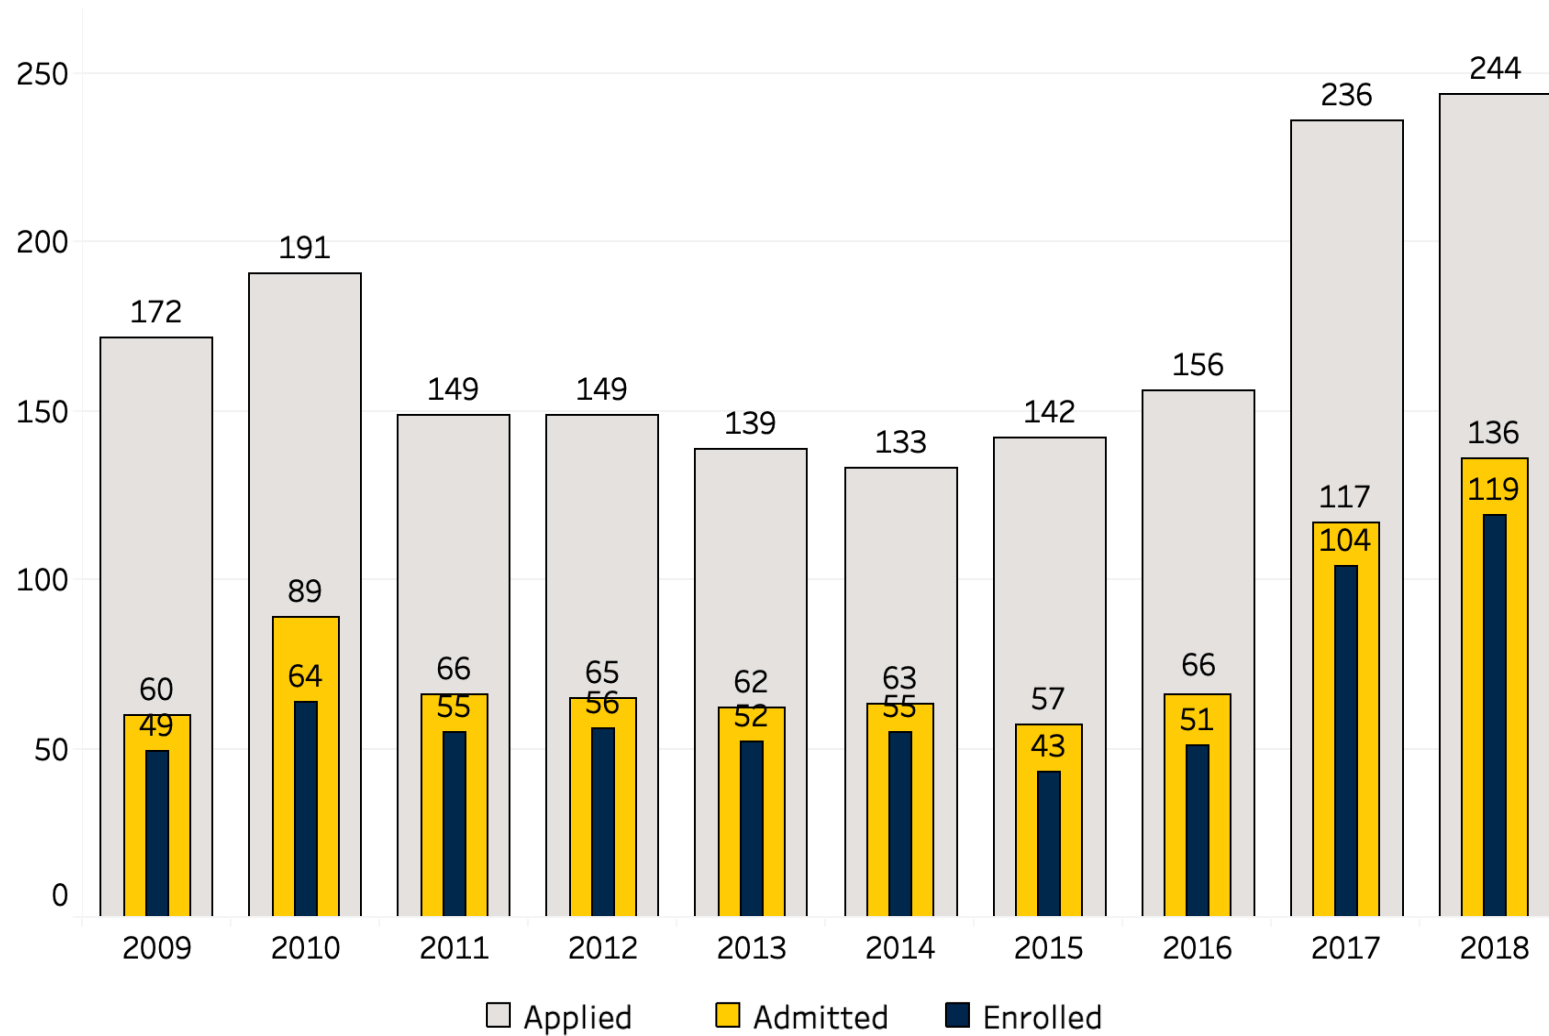

UM-Dearborn to UM-Ann Arbor: 10-Year Transfer Admissions

All terms combined

UM-Flint to UM-Ann Arbor: 10-Year Transfer Admissions

All terms combined

10-Year Transfer Admission Rates

All terms combined